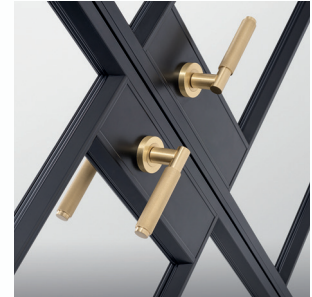

Routine Care of your Origin Doors...

Powder coated aluminium profile

Use a light, soapy solution (washing up liquid is not recommended) and non-abrasive cloth to wipe dirt from the doors. Avoid using an abrasive cloth such as a scouring pad as the doors can be scratched. Do not use solvent based cleaning products. In swimming pool environments, the surface of the doors should be washed down with fresh water on a weekly basis.

Seals

Use a light, soapy solution and non-abrasive cloth to gently clean these.

Do not use solvent based cleaning products on the seals.